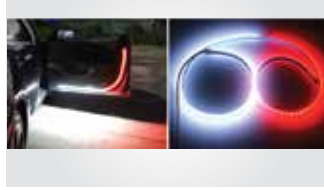

FORD ENDEAVOUR BONNET SHOW LIGHT

REGULAR ITEMS

TOYOTA SIDE MIRROR MATRIX INDICATOR

ATMOSPHERE 12 LED

ATMOSPHERE NEON

EL WIRE

UNIVERSAL TOYOTA INNOVA CRYSTA LED

UNIVERSAL DOOR WARNING KIT