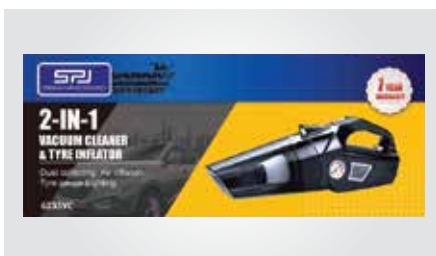

2 IN 1 VACCUM CLEANER + TYRE INFLATOR

- This multipurpose 2-in-1 device can be used both as a Car Vacuum Cleaner and a Tyre Inflator. This device features 2 independent dual motors for each function (vacuum cleaner and the inflator). This design solves the problem of high-load operation of the motor and helps extend the life of the machine.
- The technologically advanced 120W/12V DC Power 100% copper design motor ensures smooth, high power operation. Cleans your car quickly and even inflates a normal car tyre from 0-30 psi in around 2-3 minutes.
- The analog tyre pressure gauge does not require any batteries, has longer life than digital gauges and provides quick and 100% precise readings whenever needed.