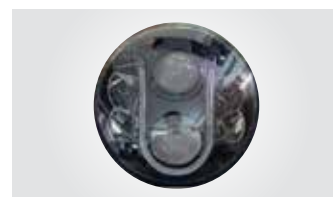

THAR U SHAPE HIGH POWER