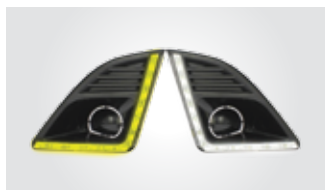

CHEVROLET CRUZE 2016