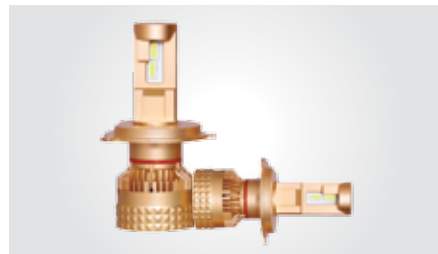

H/C ROLL BAR

AK 47 ROLL BAR

LED LIGHTS

35W LED

100W LED

130W LED

UPCOMING PRODUCTS

SCORPIO DRL