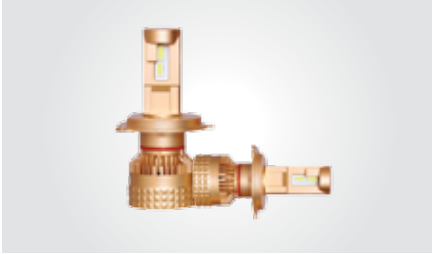

REAR VIEW MIRROR WITH CAMERA COMBO

AUTOMATIC
AUDIO

AUTOMATIC
BACKUP

COMPACT
SIZE

100W LED LIGHT

- Ultimate Brightness with 36000 total lumens.
- New Double-Wide CREE LED Chips provide our brightest headlight ever, 100W total power (90W per bulb)
- Updated Dual Vacuum Liquid Solid Copper Core with Dual Vacuum Heatpipes and Copper Heatsink, Premium Dual Ball Fan at 12000 RPM, AI Temp control. (2) with Larger Dual Ball Fan at 12000 RPM, AI Temp control, & 6063 aviation aluminum with copper core quickly reduce heat.
- 6500k pure white color. Excellent Beam Pattern.

150W LED LIGHT

- Ultimate Brightness with 36000 total lumens.
- New Double-Wide CREE LED Chips provide our brightest headlight ever, 150W total power (90W per bulb)
- Updated Dual Vacuum Liquid Solid Copper Core with Dual Vacuum Heatpipes and Copper Heatsink, Premium Dual Ball Fan at 12000 RPM, AI Temp control. (2) with Larger Dual Ball Fan at 12000 RPM, AI Temp control, & 6063 aviation aluminum with copper core quickly reduce heat.
- 6500k pure white color. Excellent Beam Pattern.