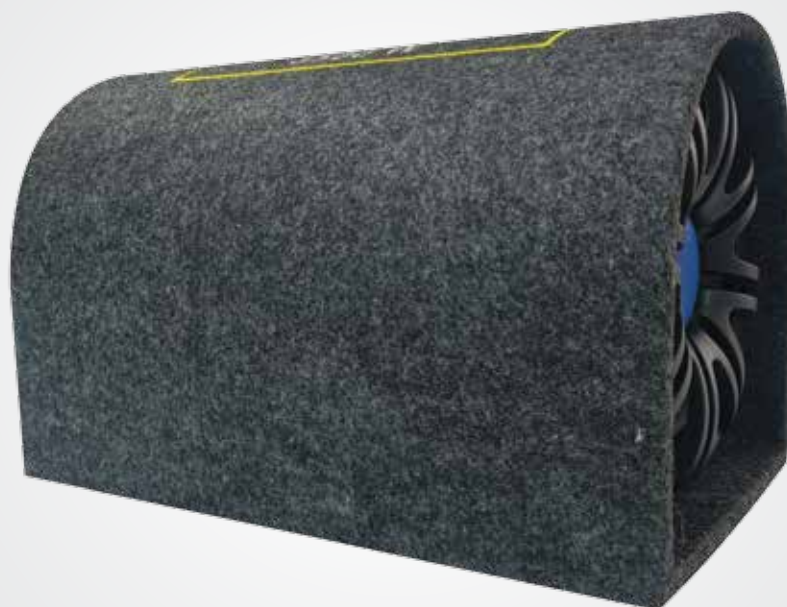

8" BASSTUBE 3500W

- 8inch Sub-Woofer with Full Depth D-Shape Design. Mega Bass with Mono Amplifier suited specially for Low frequencies with Low Distortion
- Frequency Range- 35Hz-200Hz, Power Handling - 385W, Peak Power Handling- 3500W, Sensitivity (2.83V/m) - 90dB
- High Energy Strontium Magnet, Nominal Impedance 4 Ohms
- Mounting Strap to Secure the Subwoofer with Robust Grill for Cone Protection