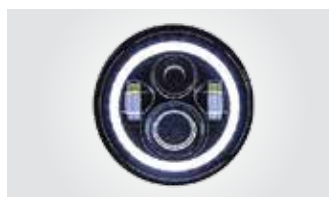

THAR DEFENDER

THAR HALF MOON

THAR HM FIVE STAR

THAR KING KONG HIGH POWER

THAR LM 6 LENS

THAR MINUS WITH OUTER DRL

THAR MINUS

THAR NEW LM STYLE