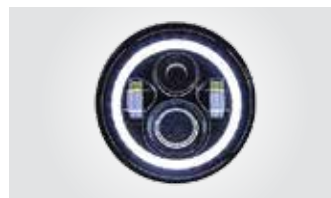

THAR 90W WITH APPLICATION

THAR DEFENDER

THAR HALF MOON

THAR HM FIVE STAR

THAR KING KONG HIGH POWER

THAR LM 6 LENS

THAR MINUS WITH OUTER DRL

THAR MINUS