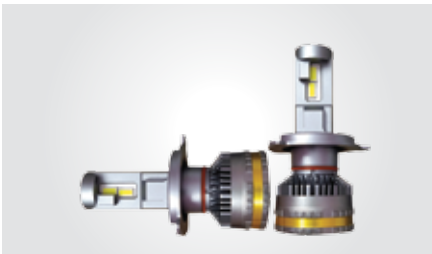

REAR VIEW MIRROR WITH CAMERA COMBO

AUTOMATIC
AUDIO

AUTOMATIC
BACKUP

COMPACT
SIZE

100W LED LIGHT

- Ultimate Brightness with 36000 total lumens.
- New Double-Wide CREE LED Chips provide our brightest headlight ever, 100W total power (90W per bulb)
- Updated Dual Vacuum Liquid Solid Copper Core with Dual Vacuum Heatpipes and Copper Heatsink, Premium Dual Ball Fan at 12000 RPM, AI Temp control. (2) with Larger Dual Ball Fan at 12000 RPM, AI Temp control, & 6063 aviation aluminum with copper core quickly reduce heat.
- 6500k pure white color. Excellent Beam Pattern.

150W LED LIGHT

- Ultimate Brightness with 36000 total lumens.
- New Double-Wide CREE LED Chips provide our brightest headlight ever, 150W total power (90W per bulb)
- Updated Dual Vacuum Liquid Solid Copper Core with Dual Vacuum Heatpipes and Copper Heatsink, Premium Dual Ball Fan at 12000 RPM, AI Temp control. (2) with Larger Dual Ball Fan at 12000 RPM, AI Temp control, & 6063 aviation aluminum with copper core quickly reduce heat.
- 6500k pure white color. Excellent Beam Pattern.