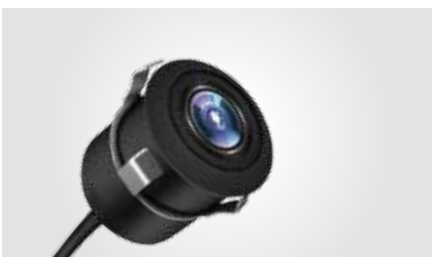

8 LED REAR VIEW CAMERA

- **HD QUALITY:** Enjoy the HD quality camera while reversing the vehicle. No more frustrating blurry video while parking the vehicle
- **NIGHT VISION:** The camera has 8 LED Light modes that allow you to see clearly after dark
- **SHOCKPROOF AND WATERPROOF:** The IP67 Water-Resistant & Dust-Resistant technology ensures a safe drive during heavy rains or stormy weather
- **WIDE ANGLE VIEW:** Latest technology camera that provides a wider angle of view while driving backward at 150 degrees. Additionally, it provides distance scale lines for accuracy
- **COMPATIBILITY:** The Reverse Car Parking camera works well with most cars and trucks. Its cable is about 6m long, which makes it suitable for all cars and trucks

INFRA RED REAR VIEW CAMERA

- **HD QUALITY:** Enjoy the HD quality camera while reversing the vehicle. No more frustrating blurry video while parking the vehicle
- **NIGHT VISION:** The camera has 8 LED infra red Light modes that allow you to see clearly after dark
- **SHOCKPROOF AND WATERPROOF:** The IP67 Water-Resistant & Dust-Resistant technology ensures a safe drive during heavy rains or stormy weather
- **WIDE ANGLE VIEW:** Latest technology camera that provides a wider angle of view while driving backward at 150 degrees. Additionally, it provides distance scale lines for accuracy
- **COMPATIBILITY:** The Reverse Car Parking camera works well with most cars and trucks. Its cable is about 6m long, which makes it suitable for all cars and trucks